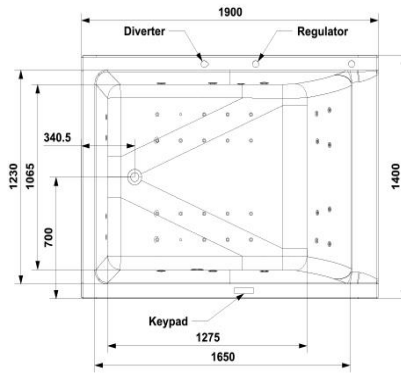

PRODUCT DETAILS

Range Name	LEXA
Category	ARTIZE LEXA 1900 x 1400 x 530 mm SUPERIOR WHIRLPOOL AND AIRPOOL COMBI WITH FILTRATION SYSTEM
Code	AWL-WHT-LEXA190FLTCX
Size (mm)	1900 x 1400 x 530
Material	ACRYLIC PMMA
Reinforcement	PU GREEN REINFORCEMENT

PRODUCT IMAGE

TECHNICAL DRAWING

Accessories Included:

DRAIN & OVERFLOW WITH SMART FILLER, FRAME SS, HEADREST

Accessories Excluded:

FRONT & SIDE PANEL

FEATURES

- Size: 1900 x 1400 x 530
- Water Pump: 1.47 Hp@50 Hz
- Air Blower: 1.13 Hp @50/60Hz
- Water Jets: 6 (slim & flat)
- Back Jets: 8 (slim & flat)
- Air Jets: 20
- Foot Jets: 4
- Control Panel : Digital
- Heater :1.5 kW
- Zone Massage
- Water Level Sensor, Overflow cum Filler
- Chromotherapy
- Sanitization System
- Vaccum Suction Breaker, 3 Tier Testing
- Circulation pump : 120 watt
- UV Filtration
- Ozone
- Mesh Filter
- Carbon Filtration
- Thermic cover

DISCLAIMER: Our every effort has been made to ensure factual accuracy, the information presented subject to changes due to requirements in different sites, markets and/ or countries. All dimensions are in mm (Tolerance ± 5 MM). Jaquar reserves the right to make the necessary amendments at any time without prior notice.