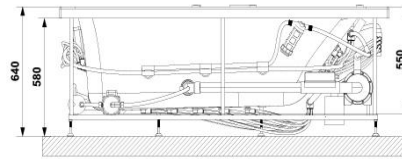

PRODUCT DETAILS

Range Name	LEXA
Category	ARTIZE LEXA 1900 x 1400 x 530 mm SUPERIOR WHIRLPOOL AND AIRPOOL COMBI WITH FILTRATION SYSTEM
Code	AWL-WHT-LEXA190FLTCX
Size (mm)	1900 x 1400 x 530
Material	ACRYLIC PMMA
Reinforcement	PU GREEN REINFORCEMENT

PRODUCT IMAGE

TECHNICAL DRAWING

Accessories Included:

DRAIN & OVERFLOW WITH SMART FILLER, FRAME SS, HEADREST

Accessories Excluded:

FRONT & SIDE PANEL

FEATURES

- Size: 1900 x 1400 x 530
- Water Pump: 1.47 Hp@50 Hz
- Air Blower: 1.13 Hp @50/60Hz
- Water Jets: 6 (slim & flat)
- Back Jets: 8 (slim & flat)
- Air Jets: 20
- Foot Jets: 4
- Control Panel : Digital
- Heater :1.5 kW
- Zone Massage
- Water Level Sensor, Overflow cum Filler
- Chromotherapy
- Sanitization System
- Vaccum Suction Breaker, 3 Tier Testing
- Circulation pump : 120 watt
- UV Filtration
- Ozone
- Mesh Filter
- Carbon Filtration
- Thermic cover

DISCLAIMER: Our every effort has been made to ensure factual accuracy, the information presented subject to changes due to requirements in different sites, markets and/ or countries. All dimensions are in mm (Tolerance ± 5 MM). Jaquar reserves the right to make the necessary amendments at any time without prior notice.