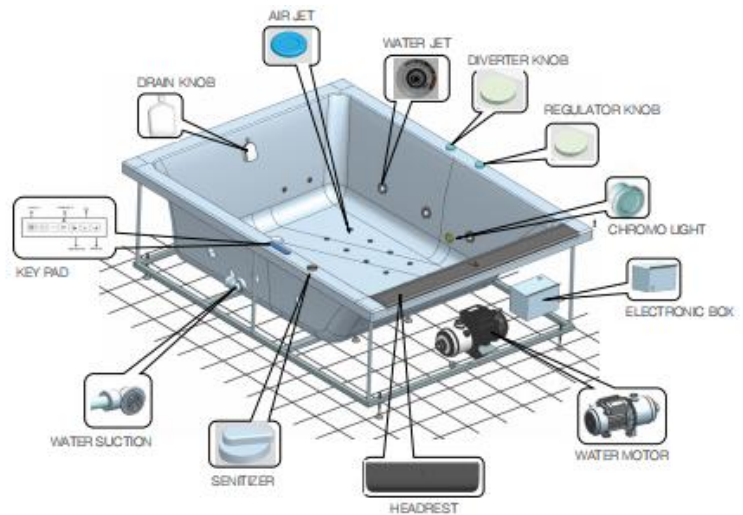

PRODUCT DETAILS

Range Name	LEXA
Category	ARTIZE LEXA 1900 x 1400 x 530 mm SUPERIOR WHIRLPOOL AND AIRPOOL COMBI WITH FILTRATION SYSTEM
Code	AWL-WHT-LEXA190FLTCX
Size (mm)	1900 x 1400 x 530
Material	ACRYLIC PMMA
Reinforcement	PU GREEN REINFORCEMENT

PRODUCT IMAGE

TECHNICAL DRAWING

Accessories Included:

DRAIN & OVERFLOW WITH SMART FILLER, FRAME SS, HEADREST

Accessories Excluded:

FRONT & SIDE PANEL

FEATURES

- Size: 1900 x 1400 x 530
- Water Pump: 1.47 Hp@50 Hz
- Air Blower: 1.13 Hp @50/60Hz
- Water Jets: 6 (slim & flat)
- Back Jets: 8 (slim & flat)
- Air Jets: 20
- Foot Jets: 4
- Control Panel : Digital
- Heater :1.5 kW
- Zone Massage
- Water Level Sensor, Overflow cum Filler
- Chromotherapy
- Sanitization System
- Vaccum Suction Breaker, 3 Tier Testing
- Circulation pump : 120 watt
- UV Filtration
- Ozone
- Mesh Filter
- Carbon Filtration
- Thermic cover