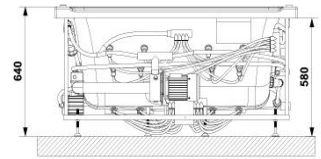

PRODUCT DETAILS

Range Name	LEXA
Category	ARTIZE LEXA 1900 x 1400 x 530 mm SUPERIOR WHIRLPOOL AND AIRPOOL COMBI WITH FILTRATION SYSTEM
Code	AWL-WHT-LEXA190FLTCX
Size (mm)	1900 x 1400 x 530
Material	ACRYLIC PMMA
Reinforcement	PU GREEN REINFORCEMENT

PRODUCT IMAGE

TECHNICAL DRAWING

Accessories Included:

DRAIN & OVERFLOW WITH SMART FILLER, FRAME SS, HEADREST

Accessories Excluded:

FRONT & SIDE PANEL

FEATURES

- Size: 1900 x 1400 x 530
- Water Pump: 1.47 Hp@50 Hz
- Air Blower: 1.13 Hp @50/60Hz
- Water Jets: 6 (slim & flat)
- Back Jets: 8 (slim & flat)
- Air Jets: 20
- Foot Jets: 4
- Control Panel : Digital
- Heater :1.5 kW
- Zone Massage
- Water Level Sensor, Overflow cum Filler
- Chromotherapy
- Sanitization System
- Vaccum Suction Breaker, 3 Tier Testing
- Circulation pump : 120 watt
- UV Filtration
- Ozone
- Mesh Filter
- Carbon Filtration
- Thermic cover

DISCLAIMER: Our every effort has been made to ensure factual accuracy, the information presented subject to changes due to requirements in different sites, markets and/ or countries. All dimensions are in mm (Tolerance ± 5 MM). Jaquar reserves the right to make the necessary amendments at any time without prior notice.