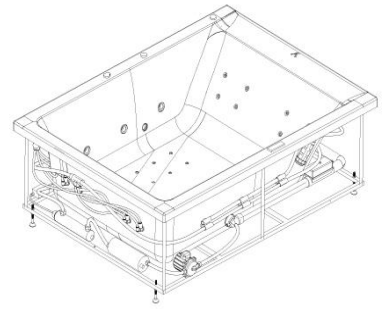

PRODUCT DETAILS

Range Name	LEXA
Category	ARTIZE LEXA 1900 x 1400 x 530 mm SUPERIOR WHIRLPOOL AND AIRPOOL COMBI WITH FILTRATION SYSTEM
Code	AWL-WHT-LEXA190FLTCX
Size (mm)	1900 x 1400 x 530
Material	ACRYLIC PMMA
Reinforcement	PU GREEN REINFORCEMENT

PRODUCT IMAGE

TECHNICAL DRAWING

Accessories Included:

DRAIN & OVERFLOW WITH SMART FILLER, FRAME SS, HEADREST

Accessories Excluded:

FRONT & SIDE PANEL

FEATURES

- Size: 1900 x 1400 x 530
- Water Pump: 1.47 Hp@50 Hz
- Air Blower: 1.13 Hp @50/60Hz
- Water Jets: 6 (slim & flat)
- Back Jets: 8 (slim & flat)
- Air Jets: 20
- Foot Jets: 4
- Control Panel : Digital
- Heater :1.5 kW
- Zone Massage
- Water Level Sensor, Overflow cum Filler
- Chromotherapy
- Sanitization System
- Vaccum Suction Breaker, 3 Tier Testing
- Circulation pump : 120 watt
- UV Filtration
- Ozone
- Mesh Filter
- Carbon Filtration
- Thermic cover