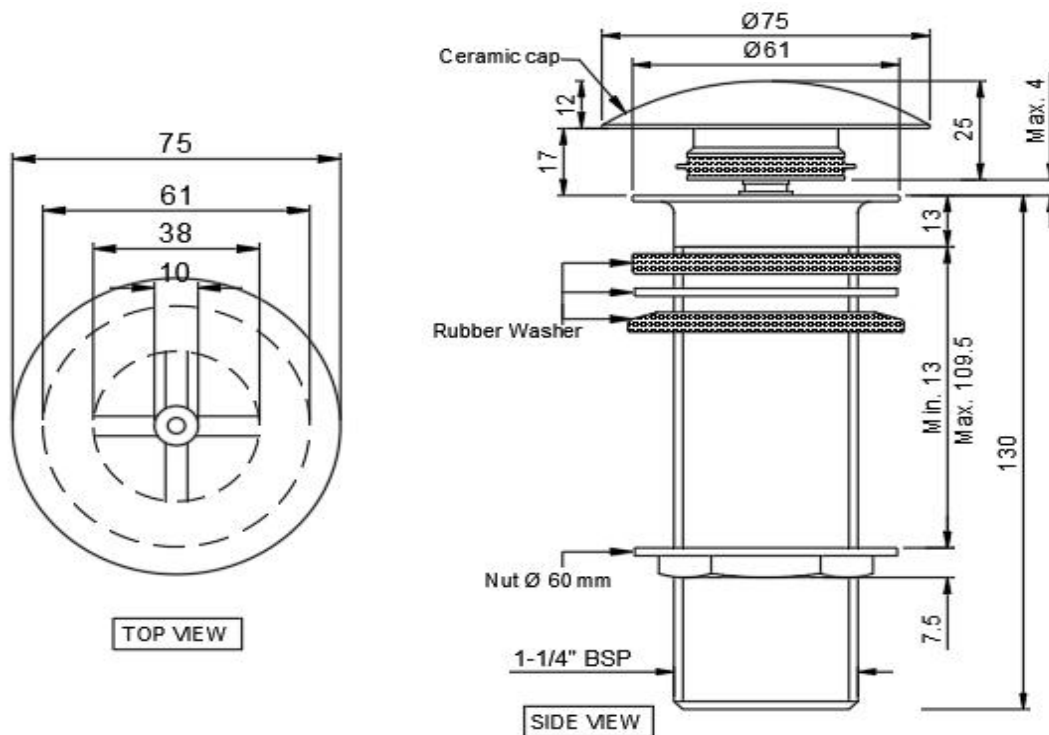

SPECIFICATION DATA SHEET

PRODUCT DETAILS

Manufacturer :	Artize	Type:	Waste Coupling with ceramic cap
Colour:	White	Material:	Brass /Ceramic - Vitreous China

PRODUCT IMAGE

TECHNICAL DRAWING

Product Dimension	75X75X130 mm Box Size 80X80X180mm)	FEATURES
Product Weight	475 gram	Click-Clack option, Colour Matching option, Ceramic Cap with Anti Germ Glaze
COMPATIBLE WITH		
Basin	CFS-WHT-69801, CFS-WHT-69901, LXS-WHT- 67803, LXS-WHT-67903	

CERTIFICATION

Compliance : EN 14688:2015 (E)

DISCLAIMER: Our every effort has been made to ensure factual accuracy, the information presented subject to changes due to requirements in different sites, markets and/ or countries. All dimensions are in mm (Tolerance ± 5 MM). Jaquar reserves the right to make the necessary amendments at any time without prior notice.