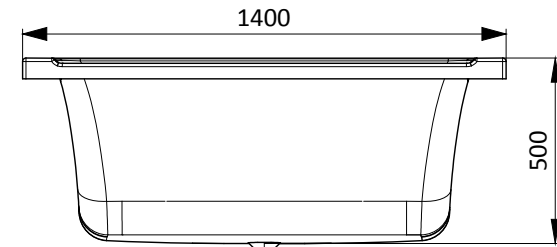

TOP VIEW

3D VIEW

FRONT VIEW

SIDE VIEW

 <p>Jaquar Group Global Headquarters Plot No. 3, Sector- M-11, IMT Manesar Gurgaon, NCR - 122050, India E-mail : Sales: support@jaquar.com Customer Service : service@jaquar.com</p>	ITEM CODE	ABT-WHT-LEXA190X
	ITEM TYPE	BUILT-IN BATHTUB
	ITEM SIZE	1900X1400X500 mm
	ALL DIMENSIONS ARE IN MM. (TOLERANCE ± 5 MM)	