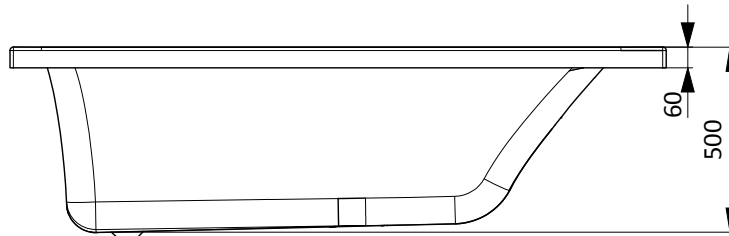

TOP VIEW

3D VIEW

FRONT VIEW

SIDE VIEW

 <p>Jaquar Group Global Headquarters Plot No. 3, Sector- M-11, IMT Manesar Gurgaon, NCR - 122050, India E-mail : Sales: support@jaquar.com Customer Service : service@jaquar.com</p>	ITEM CODE	ABT-WHT-LEXA190X
	ITEM TYPE	BUILT-IN BATHTUB
	ITEM SIZE	1900X1400X500 mm
	ALL DIMENSIONS ARE IN MM. (TOLERANCE ± 5 MM)	