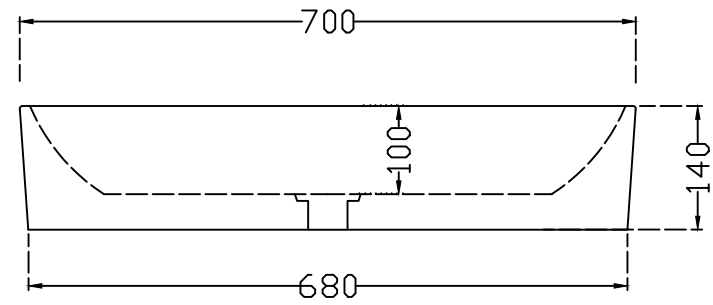

TOP VIEW

SIDE VIEW

Jaquar Group

Global Headquarters
 Plot No. 3, Sector- M-11, IMT Manesar
 Gurgaon, NCR - 122050, India
 E-mail : Sales: support@jaquar.com
 Customer Service : service@jaquar.com

ITEM CODE	ADS-MBT-649913
ITEM TYPE	TABLE TOP BASIN STATWARIO WHITE WITH THICK GREY VEINS
ITEM SIZE	700x440x140 mm
ALL DIMENSIONS ARE IN MM. (TOLERANCE ± 5 MM)	