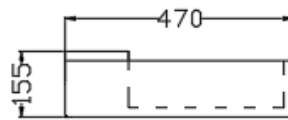

TOP VIEW

SIDE VIEW

SIDE VIEW

#### Product Specification

|                       |   |
|-----------------------|---|
| Product Dimension     | 650x470x155 mm  |
| Basin Inner Dimension | 425x332x100 mm  |
| Product Net Weight    | 23 kg.  |
| Product Gross Weight  | 24.5 kg.  |
| Packaging Dimension   | 660x480x170 mm  |
| Outlet                | Vertical  |
| Technical Details:    | Tap hole dia. $\varnothing 35 \pm 2$ mm   |
|                       | Internal diameter of outlet hole dia. $\varnothing 45 +2/-1$ mm   |
|                       | Horizontal distance between the Bowl edge and the centre line of the waste outlet hole $\leq 110$ mm  |
| Product Features      | <p>Stylish And Elegant Design<br/>           It Give a Modern And Luxury Look<br/>           A art-inspired shape<br/>           The matt colour is part of the glaze preparation resulting in its lifelong durability<br/>           With Tap Hole<br/>           Smooth Glaze Surface<br/>           Anti Bacterial Glaze on Ceramic<br/>           Material - Fine Fire Clay (FFC)</p> |