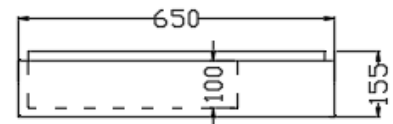

TOP VIEW

SIDE VIEW

SIDE VIEW

#### Product Specification

|                       |   |
|-----------------------|---|
| Product Dimension     | 650x470x155 mm  |
| Basin Inner Dimension | 425x332x100 mm  |
| Product Net Weight    | 23 kg.  |
| Product Gross Weight  | 24.5 kg.  |
| Packaging Dimension   | 660x480x170 mm  |
| Outlet                | Vertical  |
| Technical Details:    | Tap hole dia. $\varnothing 35 \pm 2$ mm   |
|                       | Internal diameter of outlet hole dia. $\varnothing 45 +2/-1$ mm   |
|                       | Horizontal distance between the Bowl edge and the centre line of the waste outlet hole $\leq 110$ mm  |
| Product Features      | <p>Stylish And Elegant Design<br/>           It Give a Modern And Luxury Look<br/>           A art-inspired shape<br/>           The matt colour is part of the glaze preparation resulting in its lifelong durability<br/>           With Tap Hole<br/>           Smooth Glaze Surface<br/>           Anti Bacterial Glaze on Ceramic<br/>           Material - Fine Fire Clay (FFC)</p> |

#### Accessoriess Included

|             |              |
|-------------|--------------|
| Ceramic Lid | ZPS-BLM-3029 |
|-------------|--------------|

DISCLAIMER: Our every effort has been made to ensure factual accuracy, the information presented subject to changes due to requirements in different sites, markets and/ or countries. All dimensions are in mm (Tolerance  $\pm$  5 MM). Jaquar reserves the right to make the necessary amendments at any time without prior notice.