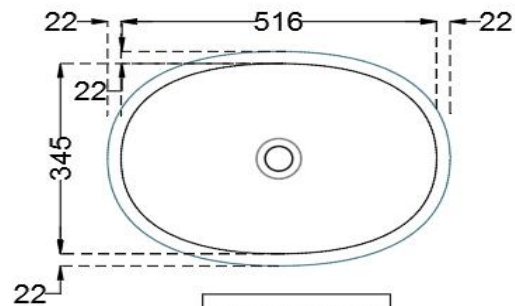

SPECIFICATION DATA SHEET

PRODUCT DETAILS

Manufacturer :	Artize	Type:	Counter top basin
Outlet	Vertical	Colour:	White
Technical Details:	ID of waste outlet hole dia. $\varnothing 45 \pm 3$ mm	Material:	Ceramic - FFC
Horizontal distance between the Bowl edge and the centre line of the waste outlet hole ≤ 195 mm			

PRODUCT IMAGE

TECHNICAL DRAWING

TOP VIEW

BOTTOM VIEW

SIDE VIEW

BACK VIEW

Product Dimension	560x390x155 mm	FEATURES Oval Shape with smooth surface and curvy design, Anti-germ glaze with Victorian look and Elegant Design.
Basin Inner Dimension	516x345x130 mm	
Product Weight	7.20 kg.	

ACCESSORIES INCLUDED

Template

Template

CERTIFICATION

Compliance : EN 14688:2015 (E), EN 997 :2012+A1:2015

DISCLAIMER: Our every effort has been made to ensure factual accuracy, the information presented subject to changes due to requirements in different sites, markets and/ or countries. All dimensions are in mm (Tolerance ± 5 MM). Jaquar reserves the right to make the necessary amendments at any time without prior notice.