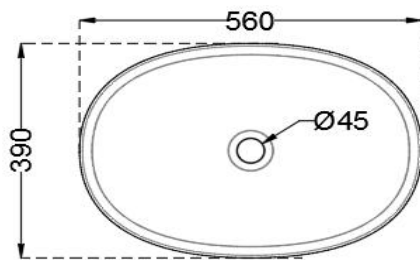

SPECIFICATION DATA SHEET

PRODUCT DETAILS

Manufacturer :	Artize	Type:	Counter top basin
Outlet	Vertical	Colour:	White
Technical Details:	ID of waste outlet hole dia. $\varnothing 45 \pm 3$ mm	Material:	Ceramic - FFC
Horizontal distance between the Bowl edge and the centre line of the waste outlet hole ≤ 195 mm			

PRODUCT IMAGE

TECHNICAL DRAWING

TOP VIEW

BOTTOM VIEW

SIDE VIEW

BACK VIEW

Product Dimension	560x390x155 mm	FEATURES Oval Shape with smooth surface and curvy design, Anti-germ glaze with Victorian look and Elegant Design.
Basin Inner Dimension	516x345x130 mm	
Product Weight	7.20 kg.	

ACCESSORIES INCLUDED

Template

Template

CERTIFICATION

Compliance : EN 14688:2015 (E), EN 997 :2012+A1:2015

DISCLAIMER: Our every effort has been made to ensure factual accuracy, the information presented subject to changes due to requirements in different sites, markets and/ or countries. All dimensions are in mm (Tolerance ± 5 MM). Jaquar reserves the right to make the necessary amendments at any time without prior notice.