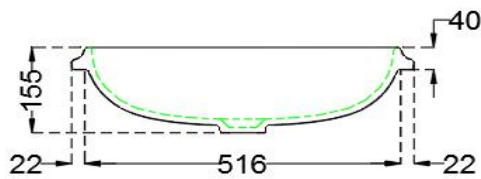

SPECIFICATION DATA SHEET

PRODUCT DETAILS

Manufacturer :	Artize	Type:	Counter top basin
Outlet	Vertical	Colour:	White
Technical Details:	ID of waste outlet hole dia. $\varnothing 45 \pm 3$ mm	Material:	Ceramic - FFC
Horizontal distance between the Bowl edge and the centre line of the waste outlet hole ≤ 195 mm			

PRODUCT IMAGE

TECHNICAL DRAWING

TOP VIEW

BOTTOM VIEW

SIDE VIEW

BACK VIEW

Product Dimension	560x390x155 mm	FEATURES Oval Shape with smooth surface and curvy design, Anti-germ glaze with Victorian look and Elegant Design.
Basin Inner Dimension	516x345x130 mm	
Product Weight	7.20 kg.	