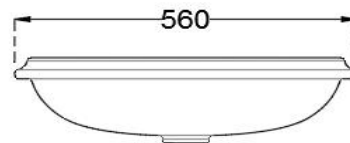

SPECIFICATION DATA SHEET

PRODUCT DETAILS

Manufacturer :	Artize	Type:	Counter top basin
Outlet	Vertical	Colour:	White
Technical Details:	ID of waste outlet hole dia. $\varnothing 45 \pm 3$ mm	Material:	Ceramic - FFC
Horizontal distance between the Bowl edge and the centre line of the waste outlet hole ≤ 195 mm			

PRODUCT IMAGE

TECHNICAL DRAWING

TOP VIEW

BOTTOM VIEW

SIDE VIEW

BACK VIEW

Product Dimension	560x390x155 mm	FEATURES Oval Shape with smooth surface and curvy design, Anti-germ glaze with Victorian look and Elegant Design.
Basin Inner Dimension	516x345x130 mm	
Product Weight	7.20 kg.	

ACCESSORIES INCLUDED

Template

Template

CERTIFICATION

Compliance : EN 14688:2015 (E), EN 997 :2012+A1:2015

DISCLAIMER: Our every effort has been made to ensure factual accuracy, the information presented subject to changes due to requirements in different sites, markets and/ or countries. All dimensions are in mm (Tolerance ± 5 MM). Jaquar reserves the right to make the necessary amendments at any time without prior notice.