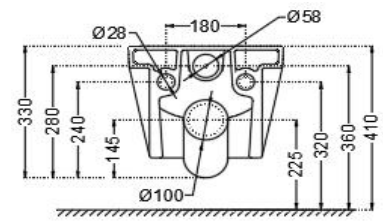

SPECIFICATION DATA SHEET

PRODUCT DETAILS

<b>Manufacturer :</b>	Artize	<b>Type:</b>	Wall Hung WC
<b>Colour:</b>	White	<b>Flush valves</b>	Regular, Dual & I Flush advantages
<b>Outlet</b>	Horizontal	<b>Material:</b>	Ceramic - V C
<b>Technical Details:</b>	Internal diameter of inlet hole dia. $\varnothing 58 \pm 3$ mm External diameter of outlet hole dia. $\varnothing 100 \pm 5$ mm		

PRODUCT IMAGE

TECHNICAL DRAWING

TOP VIEW

SIDE VIEW

BACK VIEW

<b>Product Dimension</b>	375x530x330 mm	<b>FEATURES</b>
<b>Product Weight</b>	26.5 Kg	Rimless WC with Blind Installation Kit, UF soft close slim seat cover, Anti bacterial seat cover and Glaze, Exclusive Design. Complete Trap Wash, 3/6 LPF. Inspired by Beautiful contradiction of Sharp, Modern lines, and classic arches.
<b>ACCESSORIES INCLUDED</b>		
UF soft close seat cover		LXS-WHT-67103
Fixing kit		ZPS-WHT-FB13
<b>ACCESSORIES EXCLUDED</b>		
Rack bolt		ZPS-SNS-RB07
Concealed cistern		APC-WHT-5012500FS, APC-WHT-5012500FP

CERTIFICATION

Compliance : EN 997 :2012+A1:2015

DISCLAIMER: Our every effort has been made to ensure factual accuracy, the information presented subject to changes due to requirements in different sites, markets and/ or countries. All dimensions are in mm (Tolerance  $\pm 5$  MM). Jaquar reserves the right to make the necessary amendments at any time without prior notice.