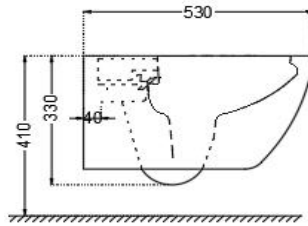

SPECIFICATION DATA SHEET

PRODUCT DETAILS

<b>Manufacturer :</b>	Artize	<b>Type:</b>	Wall Hung WC
<b>Colour:</b>	White	<b>Flush valves</b>	Regular, Dual & I Flush advantages
<b>Outlet</b>	Horizontal	<b>Material:</b>	Ceramic - V C
<b>Technical Details:</b>	Internal diameter of inlet hole dia. $\varnothing 58 \pm 3$ mm External diameter of outlet hole dia. $\varnothing 100 \pm 5$ mm		

PRODUCT IMAGE

TECHNICAL DRAWING

TOP VIEW

SIDE VIEW

BACK VIEW

<b>Product Dimension</b>	375x530x330 mm	<b>FEATURES</b>
<b>Product Weight</b>	26.5 Kg	Rimless WC with Blind Installation Kit, UF soft close slim seat cover, Anti bacterial seat cover and Glaze, Exclusive Design. Complete Trap Wash, 3/6 LPF. Inspired by Beautiful contradiction of Sharp, Modern lines, and classic arches.
<b>ACCESSORIES INCLUDED</b>		
UF soft close seat cover		LXS-WHT-67103
Fixing kit		ZPS-WHT-FB13
<b>ACCESSORIES EXCLUDED</b>		
Rack bolt		ZPS-SNS-RB07
Concealed cistern		APC-WHT-5012500FS, APC-WHT-5012500FP

CERTIFICATION

Compliance : EN 997 :2012+A1:2015

DISCLAIMER: Our every effort has been made to ensure factual accuracy, the information presented subject to changes due to requirements in different sites, markets and/ or countries. All dimensions are in mm (Tolerance  $\pm 5$  MM). Jaquar reserves the right to make the necessary amendments at any time without prior notice.