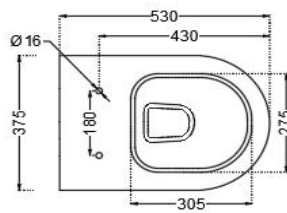

SPECIFICATION DATA SHEET

PRODUCT DETAILS

<b>Manufacturer :</b>	Artize	<b>Type:</b>	Wall Hung WC
<b>Colour:</b>	White	<b>Flush valves</b>	Regular, Dual & I Flush advantages
<b>Outlet</b>	Horizontal	<b>Material:</b>	Ceramic - V C
<b>Technical Details:</b>	Internal diameter of inlet hole dia. $\varnothing 58 \pm 3$ mm External diameter of outlet hole dia. $\varnothing 100 \pm 5$ mm		

PRODUCT IMAGE

TECHNICAL DRAWING

TOP VIEW

SIDE VIEW

BACK VIEW

<b>Product Dimension</b>	375x530x330 mm	<b>FEATURES</b>
<b>Product Weight</b>	26.5 Kg	Rimless WC with Blind Installation Kit, UF soft close slim seat cover, Anti bacterial seat cover and Glaze, Exclusive Design. Complete Trap Wash, 3/6 LPF. Inspired by Beautiful contradiction of Sharp, Modern lines, and classic arches.
<b>ACCESSORIES INCLUDED</b>		
UF soft close seat cover		LXS-WHT-67103
Fixing kit		ZPS-WHT-FB13
<b>ACCESSORIES EXCLUDED</b>		
Rack bolt		ZPS-SNS-RB07
Concealed cistern		APC-WHT-5012500FS, APC-WHT-5012500FP

CERTIFICATION

Compliance : EN 997 :2012+A1:2015

DISCLAIMER: Our every effort has been made to ensure factual accuracy, the information presented subject to changes due to requirements in different sites, markets and/ or countries. All dimensions are in mm (Tolerance  $\pm 5$  MM). Jaquar reserves the right to make the necessary amendments at any time without prior notice.