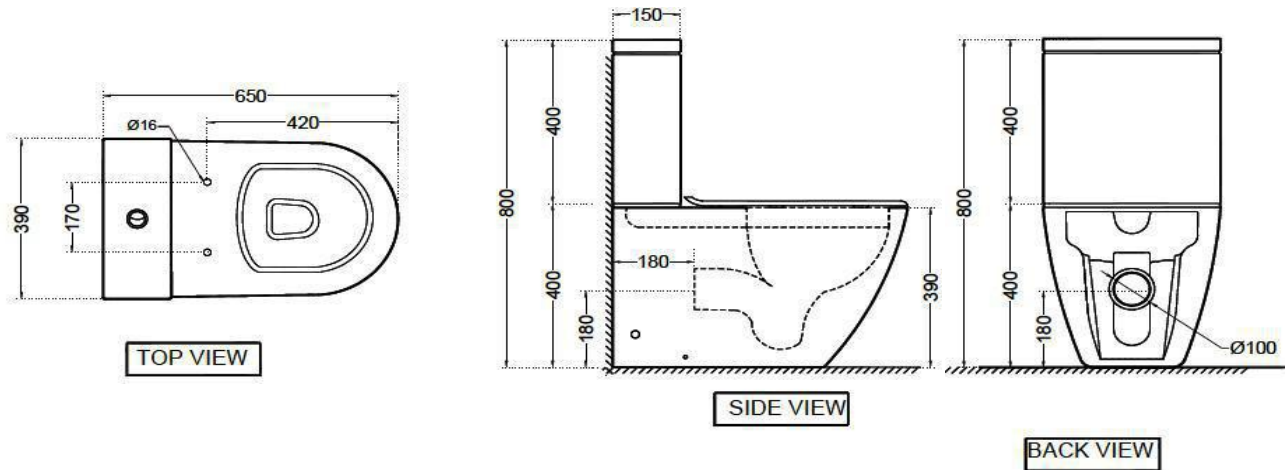

SPECIFICATION DATA SHEET

PRODUCT DETAILS

Manufacturer :	Artize	Type:	Complete Set For Coupled WC (P trap)
Range	Lexa	Outlet	Vertical
Colour:	White	Material:	Ceramic - Vitreous China
Technical Details:	External diameter of outlet \varnothing 100 +5 -5 mm	BOM doc.NO.	ASW/01/2020/54
	Horizontal distance between the Floor and the center line of the waste outlet hole \leq 180 mm		

PRODUCT IMAGE

TECHNICAL DRAWING

Product Dimension	390x650x800 mm	FEATURES Rimless WC, Blind Installation with quick release seat cover, Efficient Dual Flushing - 3/6 LPF, Exclusive Design
Trap Distance	P Trap - 180 mm	
Product Weight	38 Kg	