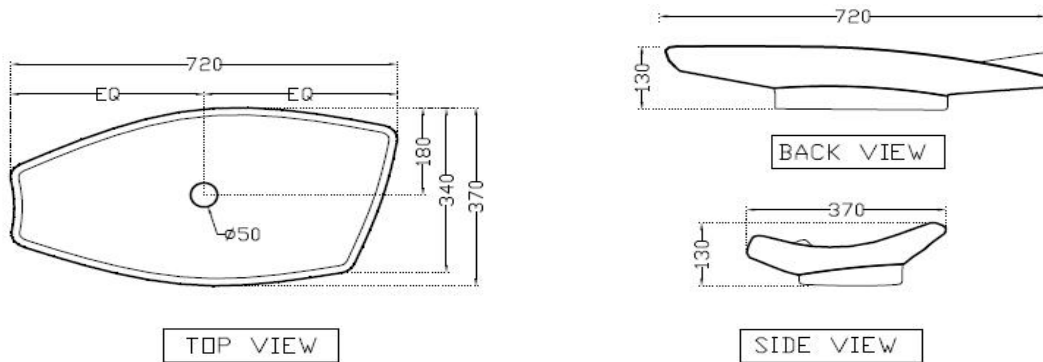

SPECIFICATION DATA SHEET

PRODUCT DETAILS

Manufacturer :	Artize	Type:	Table Top Basin
Outlet	Vertical	Colour:	White
Technical Details:	ID of waste outlet hole dia. $\varnothing 50 \pm 3$ mm	Material:	Fine Fire Clay
	Horizontal distance between the Bowl edge and the centre line of the waste outlet hole ≤ 180 mm		

PRODUCT IMAGE

TECHNICAL DRAWING

Product Dimension	720X370X130 mm	FEATURES Elegant Designer Basin, Anti Germ Glaze
Basin Inner Dimension	690x340x85 mm	
Product Weight	7.95 kg	

CERTIFICATION

Compliance : EN 14688:2015 (E) /MS 2578:2014, AMD. 1 : 2017

DISCLAIMER: Our every effort has been made to ensure factual accuracy, the information presented subject to changes due to requirements in different sites, markets and/ or countries. All dimensions are in mm (Tolerance ± 5 MM). Jaquar reserves the right to make the necessary amendments at any time without prior notice.