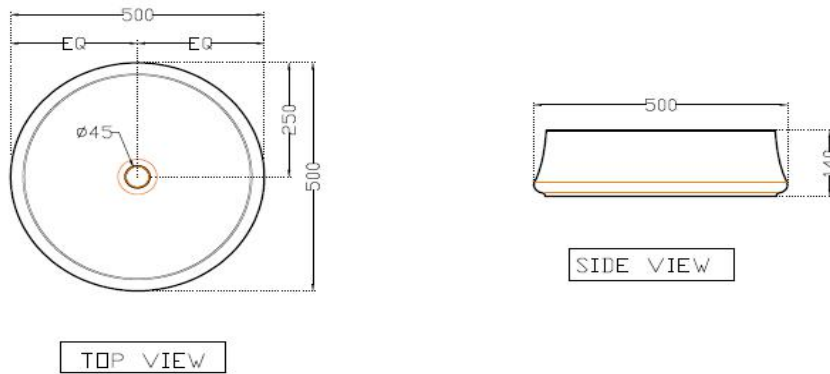

SPECIFICATION DATA SHEET

PRODUCT DETAILS

<b>Manufacturer :</b>	Artize	<b>Type:</b>	Table Top Basin
<b>Outlet</b>	Vertical	<b>Colour:</b>	White
<b>Technical Details:</b>	ID of waste outlet hole dia. $\varnothing 45 \pm 3$ mm	<b>Material:</b>	Fine Fire Clay
	Horizontal distance between the Bowl edge and the centre line of the waste outlet hole $\leq 250$ mm		

PRODUCT IMAGE

TECHNICAL DRAWING

<b>Product Dimension</b>	500x500x140 mm	<b>FEATURES</b>  Thin Rim Basin with thickness of just 3mm, Round Shape
<b>Basin Inner Dimension</b>	450x450x115 mm	
<b>Product Weight</b>	9.50 kg	

CERTIFICATION

Compliance : EN 14688:2015 (E) / MS 2578:2014, AMD. 1 : 2017

DISCLAIMER: Our every effort has been made to ensure factual accuracy, the information presented subject to changes due to requirements in different sites, markets and/ or countries. All dimensions are in mm (Tolerance  $\pm 5$  MM). Jaquar reserves the right to make the necessary amendments at any time without prior notice.